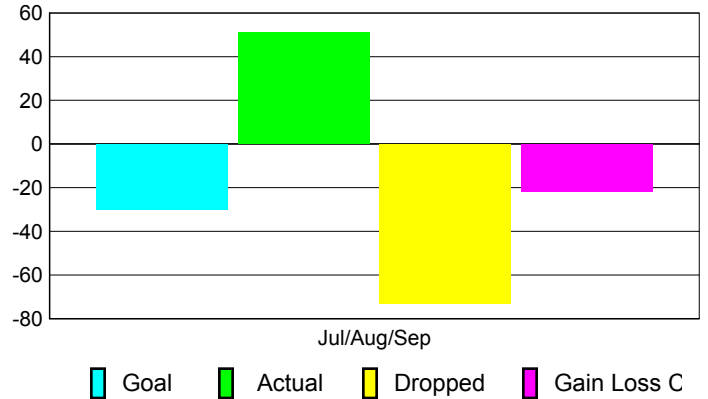

Club Results 2010-2011

Goal, New, Dropped, Gain/Loss

MEMBERSHIP

Membership Results
2010-2011

Membership
2009-2010

Month	Net Memb Goal	Actual New Memb	Actual Dropped Memb	Gain/Loss of Memb	Gain/Loss of Memb
Jul/Aug/Sep	-30	51	-73	-22	-6
Totals	-30	51	-73	-22	-6

Membership Results 2010-2011

Goal, New, Dropped, Gain/Loss

Comparison of Club Gain/Loss

Current Year Compared to the Previous Year

Comparison of Membership Gain/Loss

Current Year Compared to the Previous Year